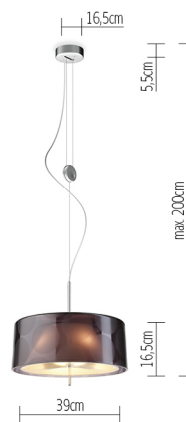

MONEY SUSPENSION crystal grey

MO00-1

Type of product:	SUSPENSION LAMP
Light source:	4x LED Modul 014 3x LED Modul 015
Included:	Yes
Number of light sources needed:	7

TECHNICAL SPECIFICATIONS

Lamp holder	LED
Mounting method	ceiling-mounted (surface)
Light emission	direct
The luminaire's luminous flux	970 lm
Colour temperature	2700 K
Colour rendering index (CRI)	>90
	warm white
Rated voltage (range)	220-240 V
Power frequency	50/60 Hz
Power consumption (maximum)	30 W
Surface	polished
Housing material	Aluminium
Type of lamp control gear	Driver
Ballast included	Yes
Protection class	I
Lampshade material	Plastic
Energy efficiency	A - A++
Dimmable	Yes
Type of Dimmer	Phasenabschnitt (elektronisch)
Diameter	390 mm
Height adjustable	Yes
Suspension length	-/2000 mm
Net weight	10,00 kg
Custom length	Yes
Fire protection "F"	Yes

LIGHT DIAGRAM