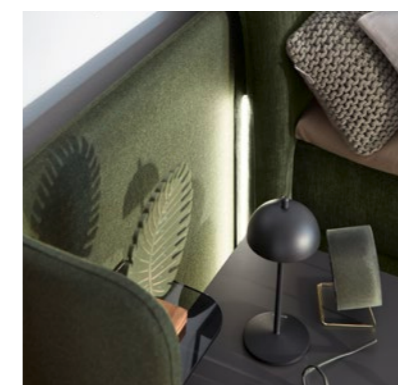

Modular bedeutet vor allem eins: traumhaft schön
Above all, modular means one thing: gorgeous

Boxspringbettanlage ELIAS in Stoff grün
180 x 200 cm, JAB Stoff 8726 grün, Unterfederung 20 cm hoch, Tonnentaschenfederkern, Kufe chromglänzend, Kopfteil 5 mittig geteilt, versetzter Rahmenaufbau mit Aurabeleuchtung (optional), Partnermatratze Classic TT soft/medium im Möbelstoffbezug, Topper Gel 180 x 200 cm.

ELIAS box spring bed system in green fabric
180 x 200 cm, JAB fabric 8726 green, base 20 cm high, Barrel pocket spring core, gloss chrome skid, headboard 5 with center parting, offset frame construction with aura lighting (optional), Classic TT soft/medium partner mattress with upholstered cover, Gel topper 180 x 200 cm.