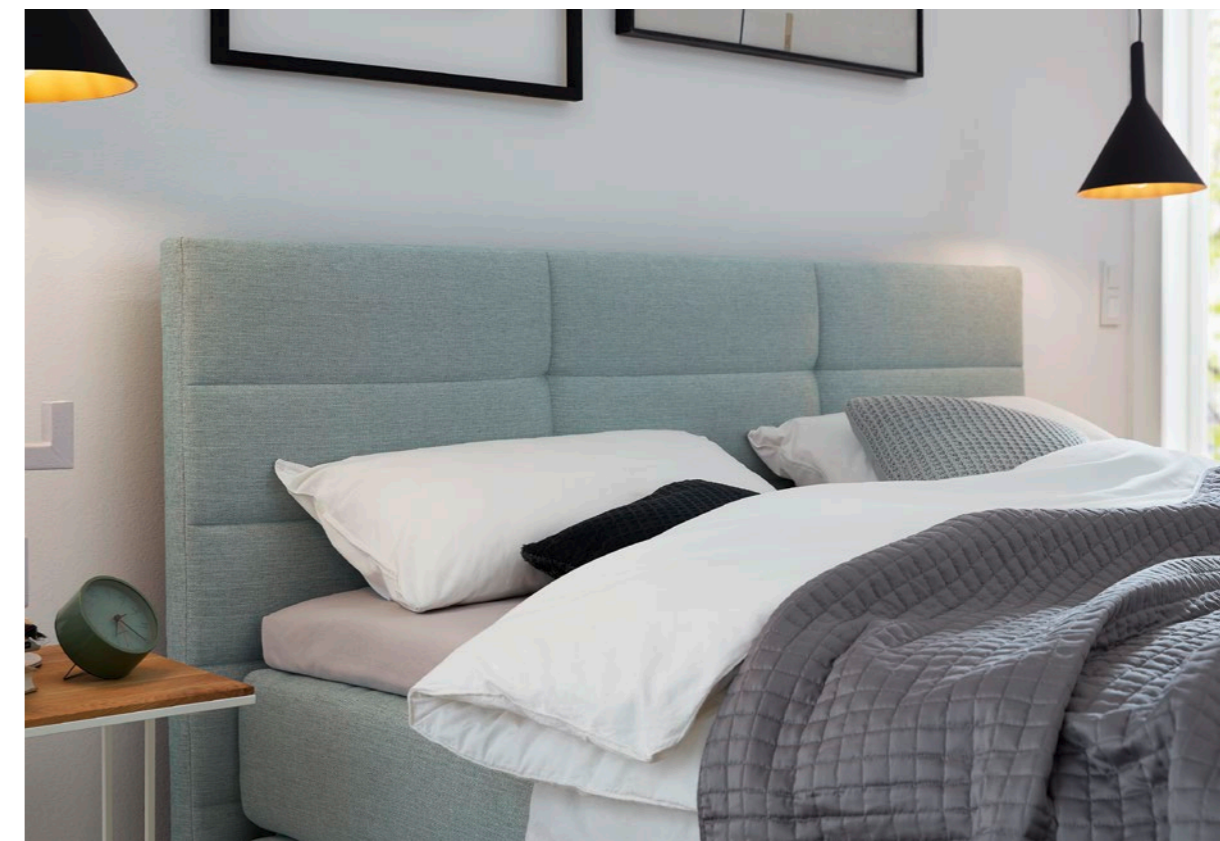

Kopfteil 3 mit Ziegelsteppung, 2 Felder in der Breite bei einer Liegefläche bis 120 cm, 3 Felder in der Breite bei einer Liegefläche ab 140 cm.

Headboard 3 with block quilting, two blocks wide for mattress sizes up to 120 cm, three blocks wide for mattress sizes from 140 cm.

Top-Auswahl in Top-Qualität: die ELIAS-Polsterbezüge
Fast 200 Stoffe aus drei Kollektionen von JAB ANSTOETZ: Wählen Sie für Ihr Traum-ELIAS Ihren Traumstoff. Alle Bezüge erfüllen die „Reach“- und „Ökotex 100“-Anforderungen.

Top selection in top quality: the ELIAS upholstered covers
Nearly 200 fabrics from three collections by JAB ANSTOETZ: complement your dream ELIAS with your dream fabric. All covers meet the requirements of REACH and Ökotex 100.